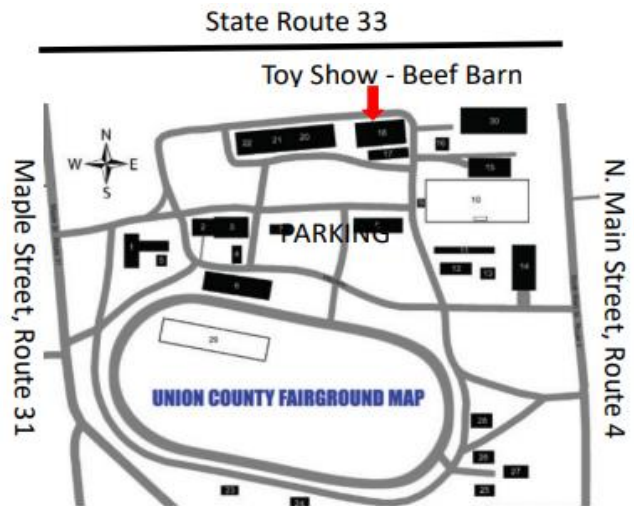

SUNDAY APRIL 28th , 2024 9:00 AM – 3:00 PM

180 tables with Toys of all kinds including,
Die Cast Cars, Action Figures, Farm Toys,
Model Kits, Trains, and much more
Admission \$6.00, Children 12 and under - FREE
Early Admission @8:00 A.M., \$12.00

Bring this flyer and receive \$1.00 off admission

Union County Fairgrounds, Beef Barn

845 N. Main Street, Marysville, Ohio 43040

Home Cooked BBQ & Drink Available

Dealer Info: 6ft table @ \$45

ALL TABLES PREPAID