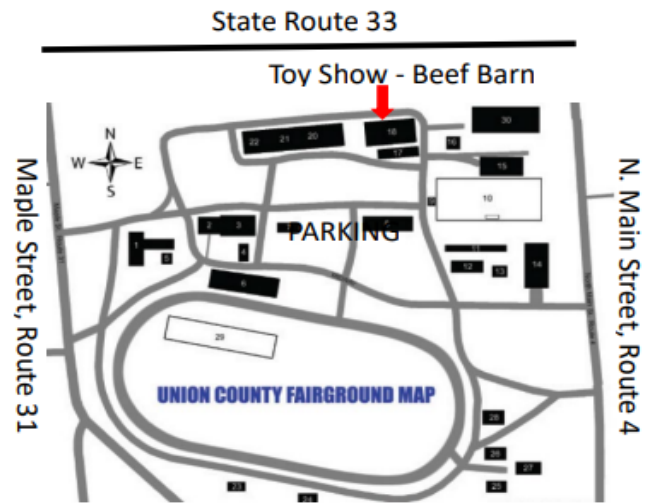

Admission \$6.00, Children 12 and under - FREE

**\$1.00 off General admission with this flyer**

## Union County Fairgrounds

845 N. Main Street, Marysville, Ohio 43040

Home Cooked BBQ & Drink Available

Dealer Info: 6ft table @ \$45  
or 3-Tables for \$115

Set up: Day before the show September 28th 2-6pm  
or morning of show 6-8am